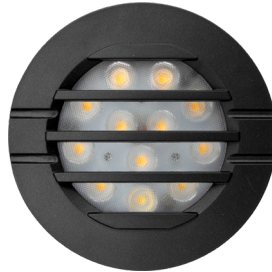

Photometrics: WLL-106-30K-BK

BUG Rating: B0-U1-G0

6W 3000K, Area 20'x 20' Mounting Height: 9'

Other Views:

Top View

Performance Table: WLL-106-30K-BK

MODEL NO.	Wattage	Voltage	Lumens	Color Temp.	BUG Rating	LPW
WLL-106-30K-BK	6W	12-24V	500LM	3000K	B0-U1-G0	83

Sample Ordering

Model	Style	Color Temp.	Finish
WLL	106	30K	BK

Accessories:

Blank = No Option For Accessories

LSWN1 = Bag of 24, Waterproof Wire Connectors, For Up to Two 14-2 + One 16-2 Cables

LSWN2 = Box of 24, Waterproof Wire Connectors, For Up to Three 12-2 Cables

LSWN2-100 = Jar of 100, Waterproof Wire Connectors, For Up To Three 12-2 Cables

ACCESSORIES:

LSWN2-100
Jar of 100, Waterproof wire connectors, for up to three 12-2 cables

LSWN1
Bag of 24, Waterproof wire connectors, for up to two 14-2 + one 16-2 cables

LSWN2
Box of 24, Waterproof wire connectors, for up to three 12-2 cables

Example:

1. WLL-105-30K-BK

(FOR WLL 6W 30K FIXTURE 12-24V)

Other Model: WLL-105-30K-BK