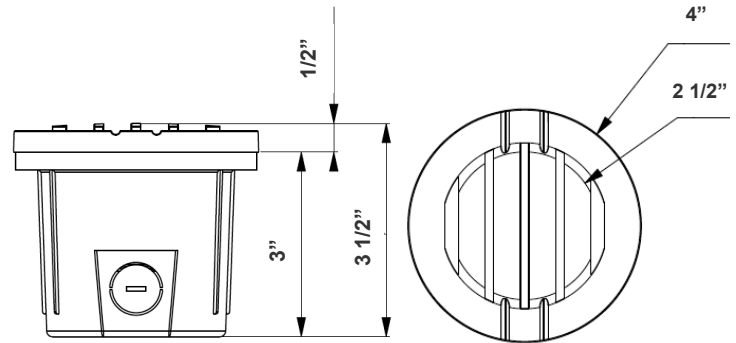

WLL-106-30K-BK
INTEGRATED LED WELL LIGHT

Customer Name: _____

Project Name: _____

Note: _____ Type: _____

Selection:

3 1/2"(H) x 4"(W)

The fixture has classic traditional appearance, professional light distribution design, ideal for park landscaping, garden, architectural landscape lighting, suitable for wet locations

Technical Specifications

Electrical:

- Voltage: 12-24V AC/DC
- Power Factor: >0.9
- Wattage: 6W
- Input current: 1A Max
- Efficacy: 83LPW

Mechanical:

- Die-cast Aluminum Housing
- Traffic Rated: They are not likely to get damaged from activity around the light, including lawn care, as well as foot and auto traffic
- Optical PC Flat Lens with Louver
- 3" PVC Sleeve with three 1/2" KO. 2 on sides, 1 on bottom
- Solid State Lighting Technology for Long Life, No Maintenance Needed and High-Efficiency
- High Conductive Aluminum LED Board
- IP Rating: IP65
- Operating Temperature: -4°F to 104°F
- Suitable for Wet Locations
- 1-Year Warranty