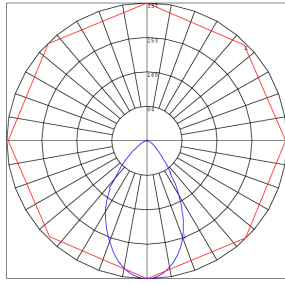

Photometrics: WLL-106-30K-BK