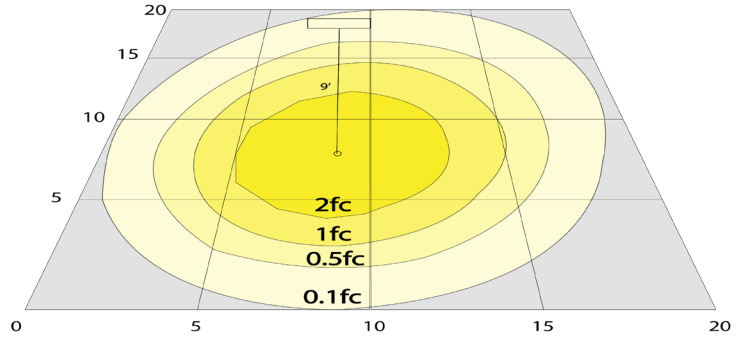

Technical Specifications

Electrical:

- Voltage: 12-24V AC/DC
- Power Factor: >0.9
- Wattage: 6W
- Input current: 1A Max
- Efficacy: 83LPW

Mechanical:

- Die-cast Aluminum Housing
- Traffic Rated: They are not likely to get damaged from activity around the light, including lawn care, as well as foot and auto traffic
- Optical PC Flat Lens with Louver
- 3" PVC Sleeve with three 1/2" KO. 2 on sides, 1 on bottom
- Solid State Lighting Technology for Long Life, No Maintenance Needed and High-Efficiency
- High Conductive Aluminum LED Board
- IP Rating: IP65
- Operating Temperature: -4°F to 104°F
- Suitable for Wet Locations
- 1-Year Warranty

Lighting:

- LED: Built in integrated LED
- Total lumens: 500LM
- Color Temperatures: 3000K
- Color Rendering Index: CRI ≥ 90
- Beam Angle: 52°
- Lifespan: 50,000 Hrs.

Applications:

- The fixture has classic traditional appearance, professional light distribution design, ideal for park landscaping, garden, architectural landscape lighting, suitable for wet locations

Other Models:

- 6W | 580LM | WLL-105-30K-BK • 6W | 500LM | WLL-157-30K-BK • 6W | 400LM | WLL-159-30K-BK • 6W | 580LM | WLL-181-30K-BK

Photometrics: WLL-106-30K-BK

BUG Rating: B0-U1-G0

6W 3000K, Area 20'x 20' Mounting Height: 9'