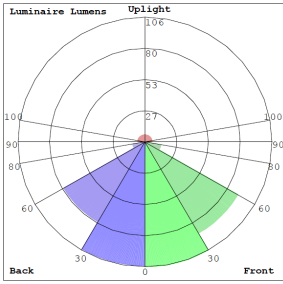

Technical Specifications

Electrical:

- Voltage: 12-24V AC/DC
- Power Factor: >0.9
- Wattage: 6W
- Input current: 1A Max
- Efficacy: 83LPW

Mechanical:

- Die-cast Aluminum Housing
- Traffic Rated: They are not likely to get damaged from activity around the light, including lawn care, as well as foot and auto traffic
- Optical PC Flat Lens with Louver
- 3" PVC Sleeve with three 1/2" KO. 2 on sides, 1 on bottom
- Solid State Lighting Technology for Long Life, No Maintenance Needed and High-Efficiency
- High Conductive Aluminum LED Board
- IP Rating: IP65
- Operating Temperature: -4°F to 104°F
- Suitable for Wet Locations
- 1-Year Warranty

Lighting:

- LED: Built in integrated LED
- Total lumens: 500LM
- Color Temperatures: 3000K
- Color Rendering Index: CRI ≥ 90
- Beam Angle: 52°
- Lifespan: 50,000 Hrs.

Applications:

- The fixture has classic traditional appearance, professional light distribution design, ideal for park landscaping, garden, architectural landscape lighting, suitable for wet locations

Other Models:

- 6W | 580LM | WLL-105-30K-BK • 6W | 500LM | WLL-157-30K-BK • 6W | 400LM | WLL-159-30K-BK • 6W | 580LM | WLL-181-30K-BK

Photometrics: WLL-106-30K-BK

BUG Rating: B0-U1-G0

6W 3000K, Area 20'x 20' Mounting Height: 9'